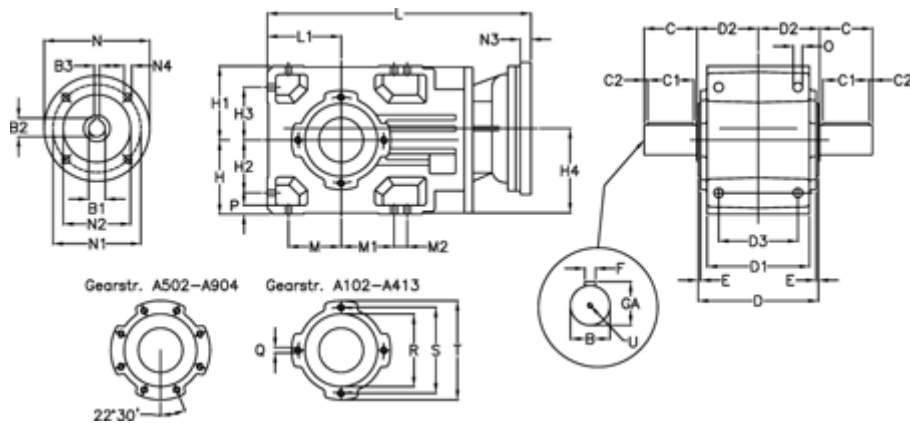

Article number: 29600203542235  
 Description: Bevel helical gearbox  
 A202UD-35,4-P90B5

## Measures

B = 30	D1 = 110	H1 = 80	M2 = 0	Q = M8x15
B1 = 24	D2 = 73	H2 = 60.0	N = 200	R = 95
B2 = 27.3	D3 = 90	H3 = 60.0	N1 = 165	S = 115
B3 = 8	Description = A202UD-xx-P90 B5	H4 = 93.0	N2 = 130	T = 140
C = 60	E = 3.0	L = 325.5	N3 = 0	U = M10x22
C1 = 50	F = 10	L1 = 80	N4 = M10x12	
C2 = 5.0	GA = 33.0	M = 60.0	O = 9.5	
D = 136	H = 80	M1 = 60.0	P = 9	